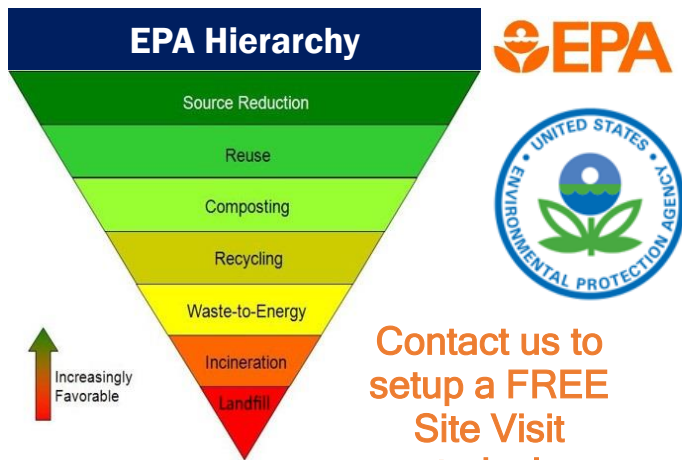

1st Step
Keep Things SIMPLE

RESOURCE ONE:

- Reducing Risk
- User-Friendly
- One Source Management
- Routine Service
- Monthly Tracking Report

RECOVERY STATION

RETHINK: Are you doing your part for the environment?
REDUCE: Minimize the amount of material used.
REUSE: Maximize the life of material through alternative use programs.
RECYCLE: Once is not enough!

Reuse/Recycle Programs = Zero Landfill.

RESOURCE - ONE
 937-432-5879
 www.r1recycling.com

Products Not Waste

For over 20 years, Resource One has helped customers make favorable advances on the EPA Hierarchy by taking materials as *products* not waste.