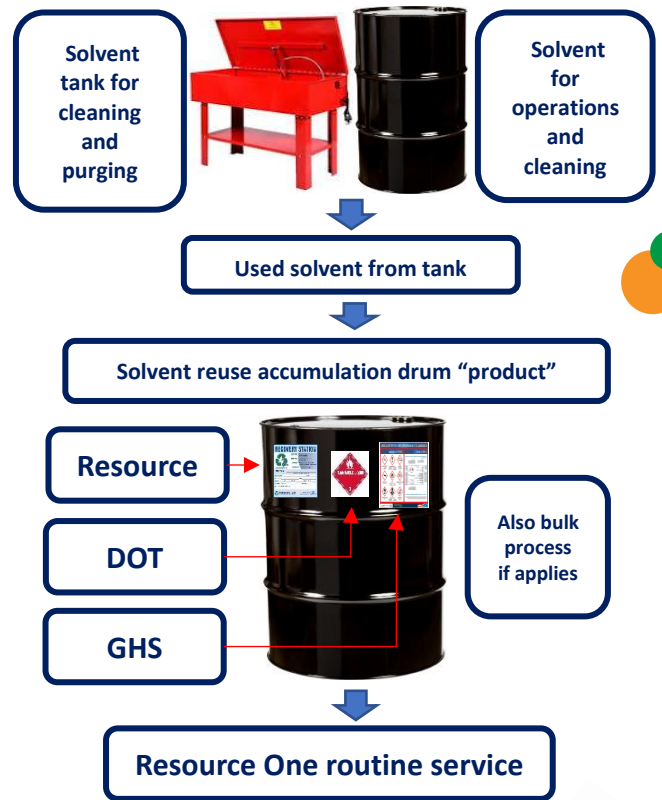

Solvent Reuse Program